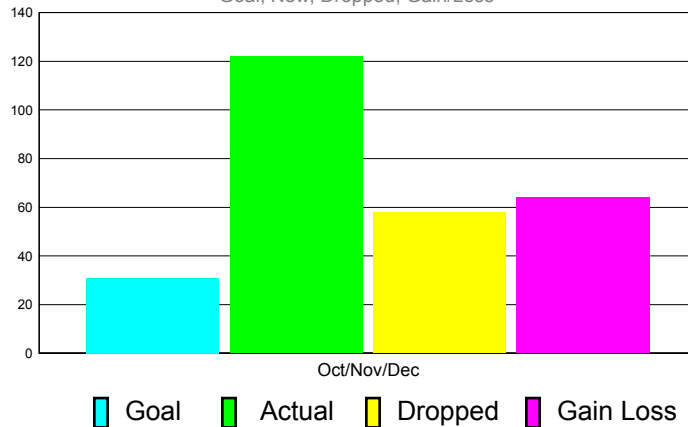

Membership Results 2011-2012

Goal, New, Dropped, Gain/Loss